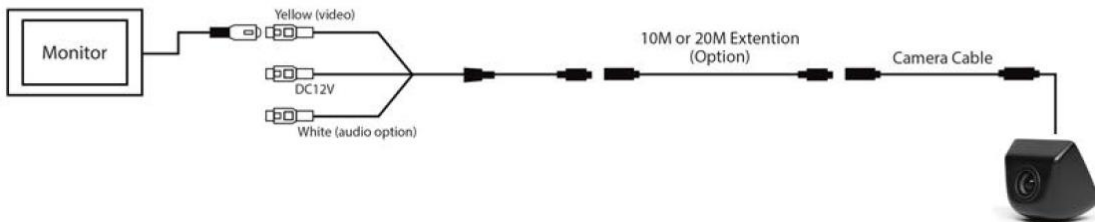

## Back-up Camera (Part no. : AC-3)

### Specification

- Picture Elements: 250,000 Pixels
- Gamma Correction: R=0.45 to 1.0
- Image Sensor: 420 TV Lines PAL: 500(H) X 582(V), NTSC: 510(H)X492(V)
- View Angle: 170°
- Power Source: DC 12V-24V(+/- 10%)
- S/N Ratio: More than 48DB
- Electronic IRIS: 1/50, 160-1/100,000 Sec
- Video Output: 1VP.P 75Ohm
- Impact Rating: 10G
- IR Switch Control: ACDS Automatic Control
- Operating Temperature: -30°C – 50°C / RH 95% Max
- Storage Temperature: -30°C – 60°C / RH 95% Max